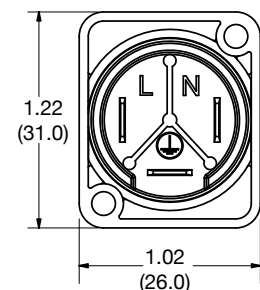

Power In

HBLPMIBL

**Divided
HBLPMIDBL**

Power Out

HBLPMOgy

**Divided
HBLPMODGY**

Accessories

Description	Catalog Number
Panel Mount Retainer Plate	HBLMPRP
Panel Mount M3x.5 Screw, 8mm Long	HBLPMSC

Certifications

UL Recognized component for USA and Canada

Not for make or break under load.

**HBLCPIBL,
HBLCPOGY**

**HBLPMIBL,
HBLPMOgy**

**HBLPMIDBL,
HBLPMODGY**

**HBLPMIBL, HBLPMOgy
HBLPMIDBL, HBLPMODGY**