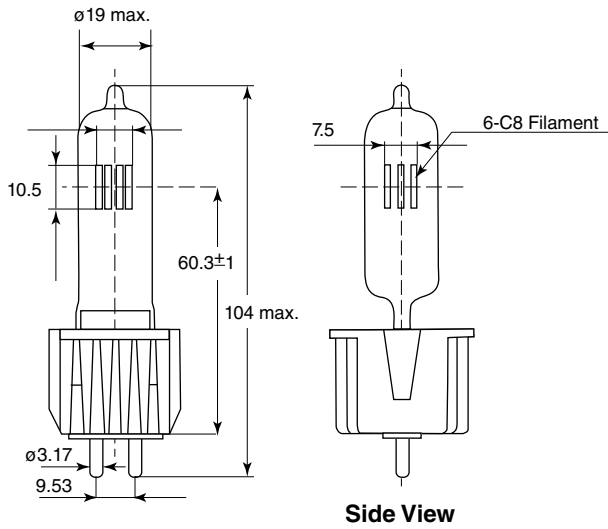

## 3,000 Hour Lamp for Entertainment Lighting

Case Quantity: 10

Watts (W)	Ordering Code	Lamp Description	Filament Type	Color Temp (K)	Initial Lumens (lm)	Average Rated Life (h)
<b>Heat Sink Base</b>						
575	1004063	HPL-575/115V/SL	6-C8	2950	10500	3000
575	1004220	HPL-575/120V/SL	6-C8	2950	10500	3000