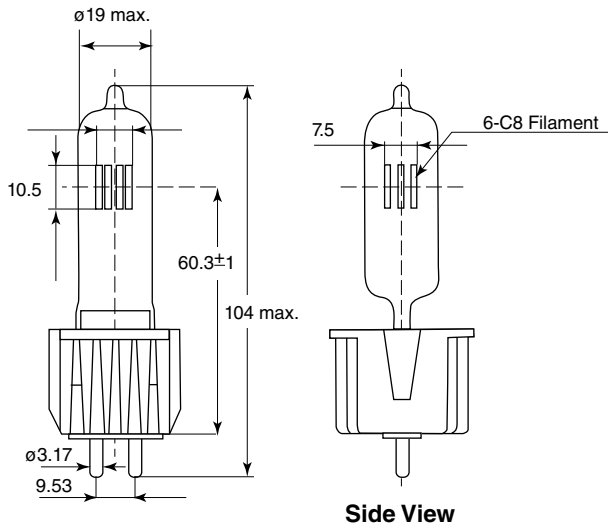

Case Quantity: 10

Watts (W)	Ordering Code	Lamp Description	Filament Type	Color Temp (K)	Initial Lumens (lm)	Average Rated Life (h)
Heat Sink Base						
575	1004063	HPL-575/115V/SL	6-C8	2950	10500	3000
575	1004220	HPL-575/120V/SL	6-C8	2950	10500	3000