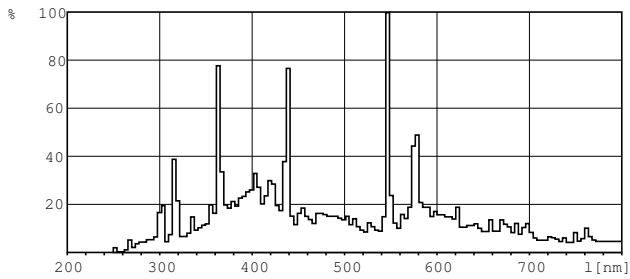

Dimensional drawing

D

Product	D (max)	T (max)	O	C (max)
MSD Platinum 12 R LL 1CT/8	51.5 mm	6.8 mm	0.95 mm	57.1 mm

MSD Platinum 12 R LL

Photometric data

MSD Platinum (Touring/Stage)

© 2020 Signify Holding All rights reserved. Signify does not give any representation or warranty as to the accuracy or completeness of the information included herein and shall not be liable for any action in reliance thereon. The information presented in this document is not intended as any commercial offer and does not form part of any quotation or contract, unless otherwise agreed by Signify. Philips and the Philips Shield Emblem are registered trademarks of Koninklijke Philips N.V.