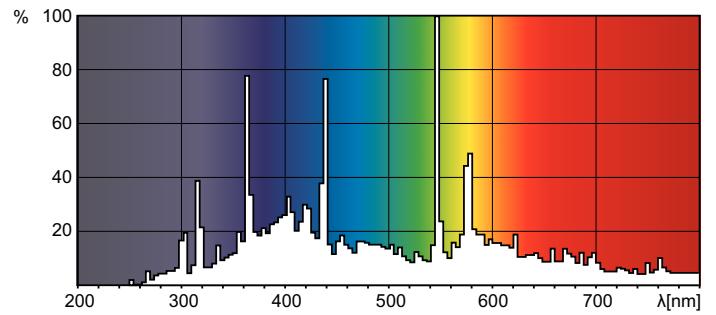

MSD Platinum (Touring/Stage)

Controls and Dimming	
Dimmable	Yes
Mechanical and Housing	
Cap-Base Information	-
Luminaire Design Requirements	
Pinch Temperature (Max)	350 °C
Product Data	
Full product code	871869968354200

Order product name	MSD Platinum 12 R LL 1CT/8
EAN/UPC - Product	8718699683542
Order code	928496705314
Numerator - Quantity Per Pack	1
Numerator - Packs per outer box	8
Material Nr. (12NC)	928496705314
Net Weight (Piece)	72.000 g

Dimensional drawing

D

Product	D (max)	T (max)	O	C (max)
MSD Platinum 12 R LL 1CT/8	51.5 mm	6.8 mm	0.95 mm	57.1 mm

MSD Platinum 12 R LL

Photometric data