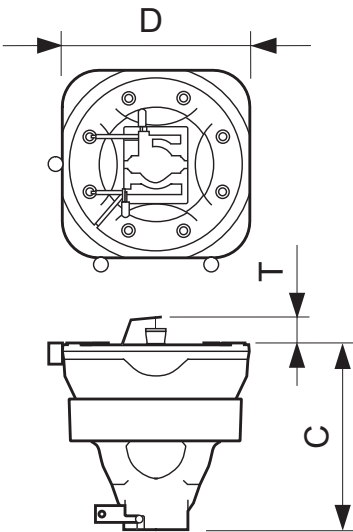

• Luminaire Design Requirements

Pinch Temperature	350 (max) C
-------------------	-------------

Bulb Temperature	880 (max) C
Working Distance WD	38.74 mm

• Product Dimensions

Overall Length C	63 (max) mm
Diameter D	51.4 (max) mm
Arc Length O	1.0 mm
Height Exhaust Tip T	10.0 (max) mm

• Product Data

Order code	928197305314
Full product code	928197305314
Full product name	MSD Platinum 17 RA
Order product name	MSD Platinum 17 RA 1CT/8
Pieces per pack	1
Packing configuration	8
Packs per outerbox	8
Bar code on pack - EAN1	8718291767794
Bar code on outerbox - EAN3	8718291767800
Logistic code(s) - 12NC	928197305314
Net weight per piece	0.120 kg

PHILIPS

MSD Platinum (Touring/Stage)

Dimensional drawing

MSD Platinum 17 RA

Product	C (Max)	D (Max)	F (Min)	F (Norm)	F (Max)	L (Min)	L (Norm)	L (Max)	O (Norm)	T (Max)	W (Norm)
MSD Platinum 17 RA	63	51.4	-	-	-	-	-	-	1.0	10.0	38.74