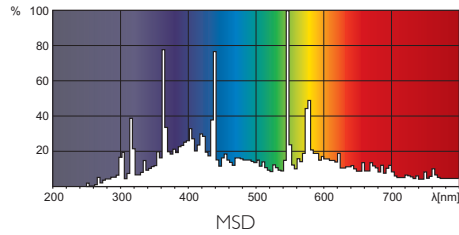

Photometric data

© 2014 Koninklijke Philips N.V. (Royal Philips)
All rights reserved.

Specifications are subject to change without notice. Trademarks are the property of Koninklijke Philips N.V. (Royal Philips) or their respective owners.

www.philips.com/lighting

Distributor

Techni-Lux
www.techni-lux.com

Phone: 407-857-8770
Email: sales@techni-lux.com

2014, July 1
data subject to change