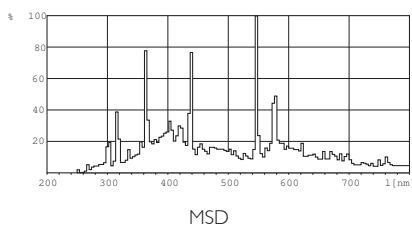

Photometric data

© 2014 Koninklijke Philips N.V. (Royal Philips)
All rights reserved.

Specifications are subject to change without notice. Trademarks are the property of Koninklijke Philips N.V. (Royal Philips) or their respective owners.

www.philips.com/lighting

Distributor

Techni-Lux
www.techni-lux.com

Phone: 407-857-8770
Email: sales@techni-lux.com

2014, July 1
data subject to change