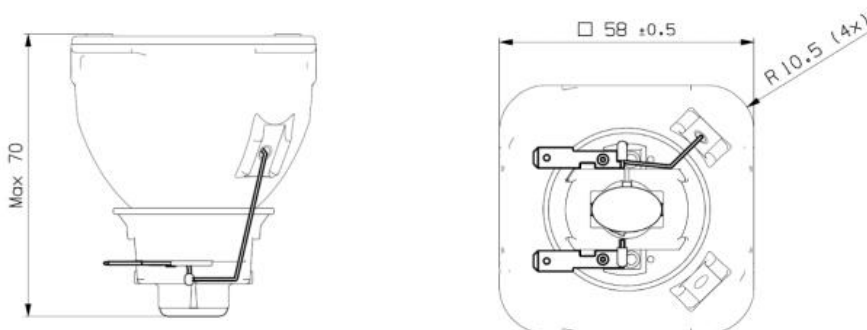

Product Data

General Information

Operating Position Universal
 Life to 50% Failures (Nom) 1500

Operating and Electrical

Power Consumption 380W
 Driver Match with Philips driver

Controls and Dimming

Dimmable Yes

Light Technical

Luminous Flux 21000lm
 Correlated Color Temperature (Nom) 7800k
 Arc Length (Nom) 1.0mm

Individual Product Data

Order Product Name MSD Silver 380W EC UNP/24
 Full Product Name MSD Silver 380W EC UNP/24
 Order Code 928498405308
 Numerator – Packs per Outer Box 24

Product Image & Dimensions

Product	D (max)	C (max)
MSD Silver 380W EC UNP/24	58.5mm	70mm

Distributor:

Phone: 407-857-8770
 Fax: 407-857-8771
 Email: sales@techni-lux.com
 www.techni-lux.com